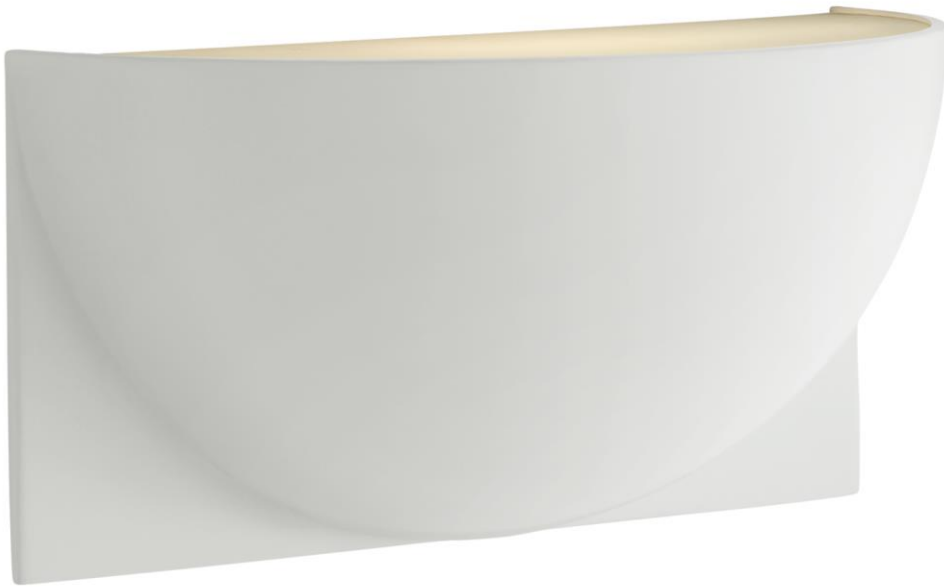

## Quarter Sphere Small Up Light

Item # PB 2070WHT-FG

Designer: Peter Bristol

Height: 5"

Width: 10"

Extension: 5"

Backplate: 5" x 10" Rectangle

Finishes: MBK, NB, PN, WHT

Glass Options: FG

Socket: Dedicated LED

Wattage: 12w (1000lm)

Top View

Mounting Plate