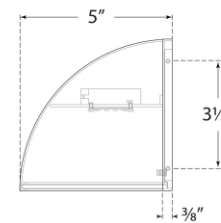

## Quarter Sphere Small Up Light

Item # PB 2070WHT-FG

Designer: Peter Bristol

Height: 5"

Width: 10"

Extension: 5"

Backplate: 5" x 10" Rectangle

Finishes: MBK, NB, PN, WHT

Glass Options: FG

Socket: Dedicated LED

Wattage: 12w (1000lm)

Top View

Mounting Plate