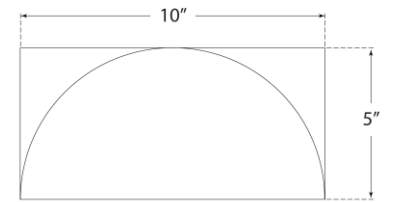

Mounting Plate