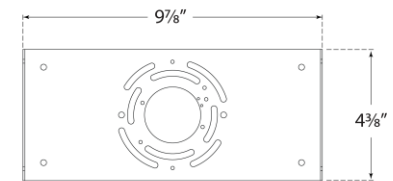

## Quarter Sphere Small Up Light

Item # PB 2070WHT-FG

Designer: Peter Bristol

Height: 5"

Width: 10"

Extension: 5"

Backplate: 5" x 10" Rectangle

Finishes: MBK, NB, PN, WHT

Glass Options: FG

Socket: Dedicated LED

Wattage: 12w (1000lm)

Top View

Mounting Plate